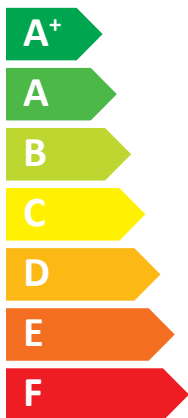

# ENERG

енергия · ενεργεια

Dimplex

LIA0608HWC FM

**A<sup>++</sup>**

**A<sup>+</sup>**

Two icons showing sound power levels. The top icon shows a speaker inside a house with the value **42 dB**. The bottom icon shows a speaker outside a house with the value **58 dB**.

A legend for power consumption levels, showing three colored squares with their corresponding values: a dark blue square for **04 kW**, a medium blue square for **06 kW**, and a light blue square for **05 kW**.