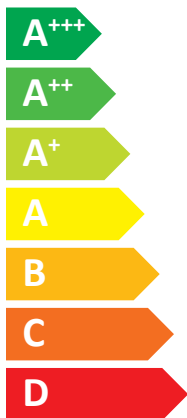

# ENERG

енергия · ενεργεια

Dimplex

LIA0608HWC FM

**A<sup>++</sup>**

**A<sup>+</sup>**

Two icons showing sound power levels. The top icon shows a speaker inside a house with the value **42 dB**. The bottom icon shows a speaker outside a house with the value **58 dB**.

A legend for power consumption levels, showing three colored squares with their corresponding values: a dark blue square for **04 kW**, a medium blue square for **06 kW**, and a light blue square for **05 kW**.