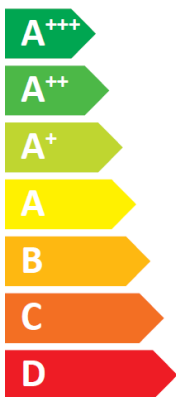

ENERG

енергия · ενεργεια

Dimplex

LIA0911HWCFM

A⁺⁺

A⁺

Two icons showing sound power levels: a speaker icon with a house inside and a house icon with a speaker inside.

42 dB