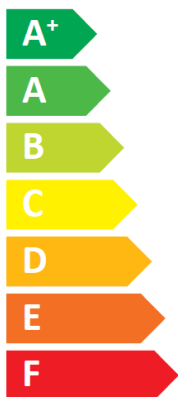

ENERG

енергия · ενεργεια

Dimplex

LIA0911HWCFM

A⁺⁺

A⁺

Two icons showing sound power levels: a speaker icon with a house inside and a house icon with a speaker inside.

42 dB