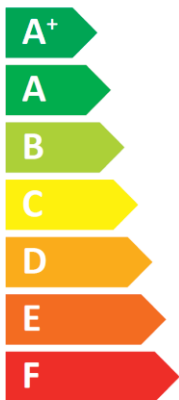

# ENERG

енергия · ενεργεια

Dimplex

16IHOIAOC6

A<sup>++</sup>

A

Two sound power level icons. The top one shows a speaker inside a house icon with the text "45 dB". The bottom one shows a speaker outside a house icon with the text "55 dB".