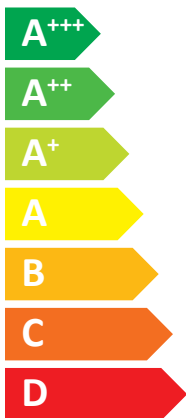

ENERG

енергия · ενεργεια

Dimplex

SIW 8TES

A⁺⁺

A

Two icons showing sound power levels: a speaker inside a house with '42 dB' and a speaker outside a house with '00 dB'. Below these is a map of Europe with various regions shaded in different shades of blue.

A legend for power consumption with three colored squares: dark blue for '08 kW', medium blue for '08 kW', and light blue for '08 kW'.