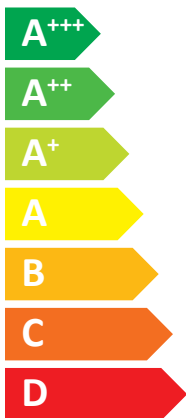

**ENERG**  
енергия · ενεργεια

Dimplex

SIW 6TES

**A<sup>++</sup>**

**A**

Two icons showing sound power levels: a speaker inside a house icon labeled "42 dB" and a speaker outside a house icon labeled "00 dB".

A map of Europe with different regions shaded in three shades of blue. A legend to the right shows three boxes: a dark blue box labeled "05 kW", a medium blue box labeled "05 kW", and a light blue box labeled "05 kW".