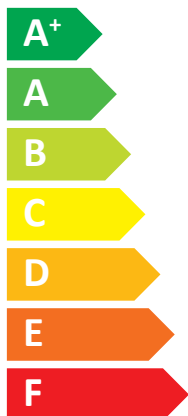

ENERG
енергия · ενεργεια

Dimplex

SIW 11TES

A⁺⁺

A

Two icons showing sound power levels: a speaker icon with '43 dB' and a house icon with '00 dB'. Below these is a map of Europe with various regions shaded in different shades of blue.

A legend for power consumption with three entries: a dark blue square for '10 kW', a medium blue square for '10 kW', and a light blue square for '10 kW'.