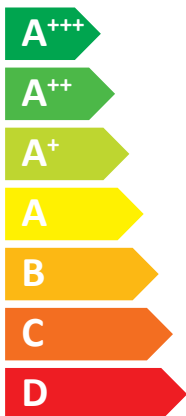

ENERG
енергия · ενεργεια

Dimplex

SIW 11TES

A⁺⁺

A

Two icons showing sound power levels: a speaker icon with '43 dB' and a house icon with '00 dB'. Below these is a map of Europe with various regions shaded in different shades of blue.

A legend for power consumption with three entries: a dark blue square for '10 kW', a medium blue square for '10 kW', and a light blue square for '10 kW'.