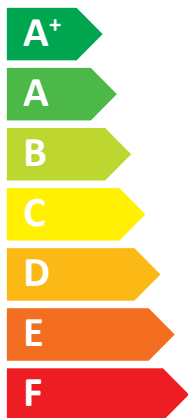

ENERG

енергия · ενεργεια

Dimplex

HPL 9S-TURW

A⁺⁺

A

Two icons showing sound power levels: a speaker inside a house icon labeled 42 dB, and a speaker outside a house icon labeled 53 dB. In the background, a map of Europe is shown with different regions shaded in various shades of blue.