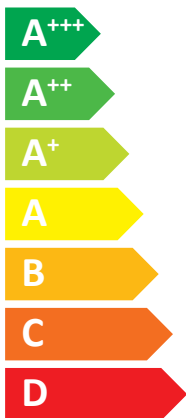

ENERG

енергия · ενεργεια

Dimplex

HPL 9S-TURW

A⁺⁺

A

Two icons showing sound power levels: a speaker inside a house icon labeled 42 dB, and a speaker outside a house icon labeled 53 dB. In the background, a map of Europe is shown with different regions shaded in various shades of blue.