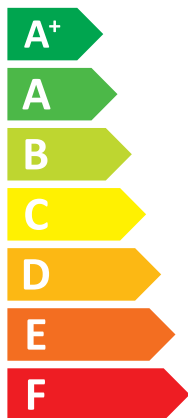

## LIA 0911BWCF M

**A++**

**A**

Two icons showing sound power levels: a speaker inside a house icon labeled **42 dB**, and a speaker outside a house icon labeled **60 dB**. In the background, a map of Europe is shown with different regions shaded in various shades of blue.

A legend for power consumption in kW, with three colored squares: dark blue for **7 kW**, medium blue for **8 kW**, and light blue for **9 kW**.