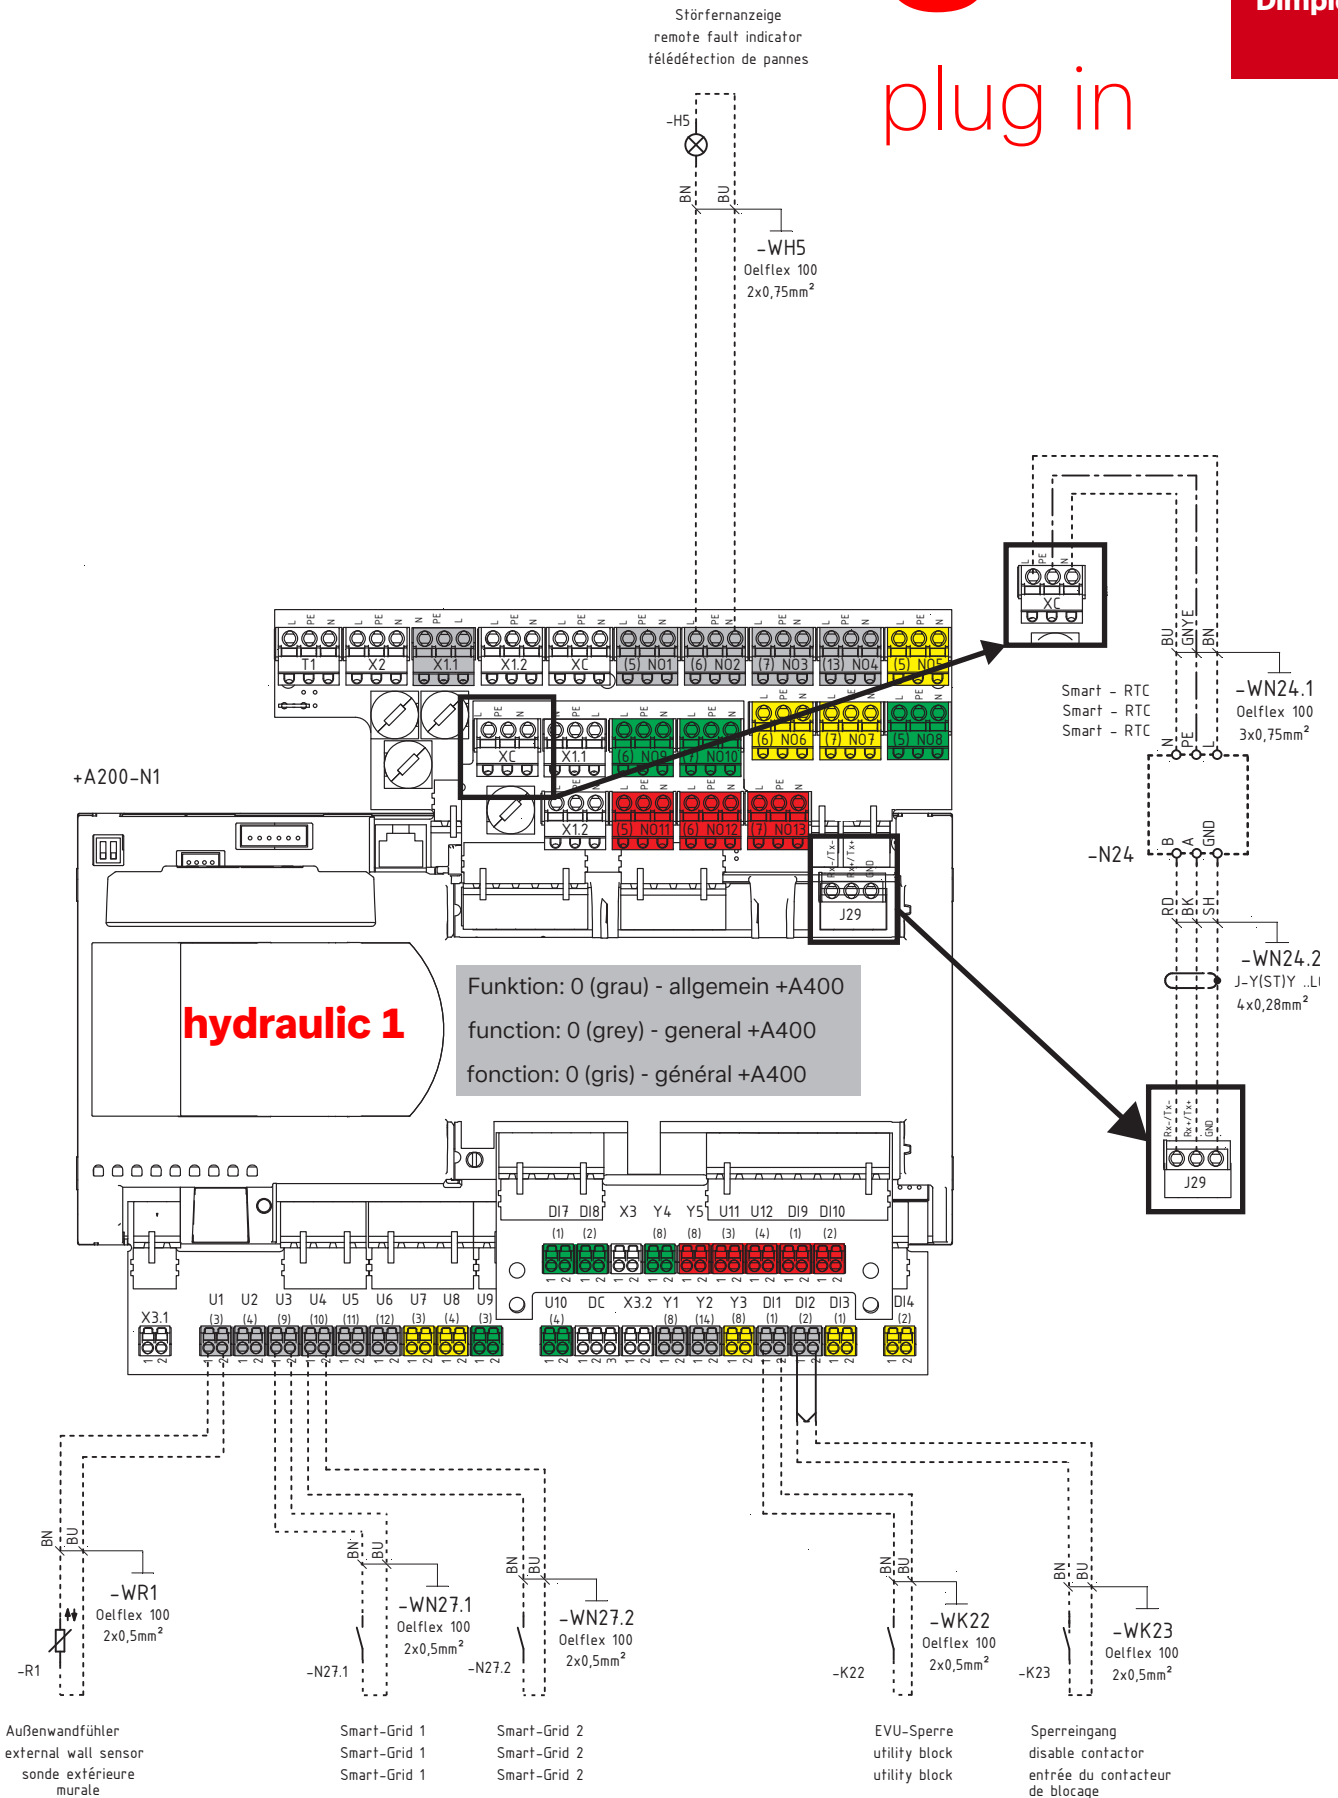

2

hydraulic

hydraulic 1

3

plug in

Zirkulationspumpe Warmwasser
circulation pump domestic hot water
circulateur de bouclage ECS eau chaude sanitaire